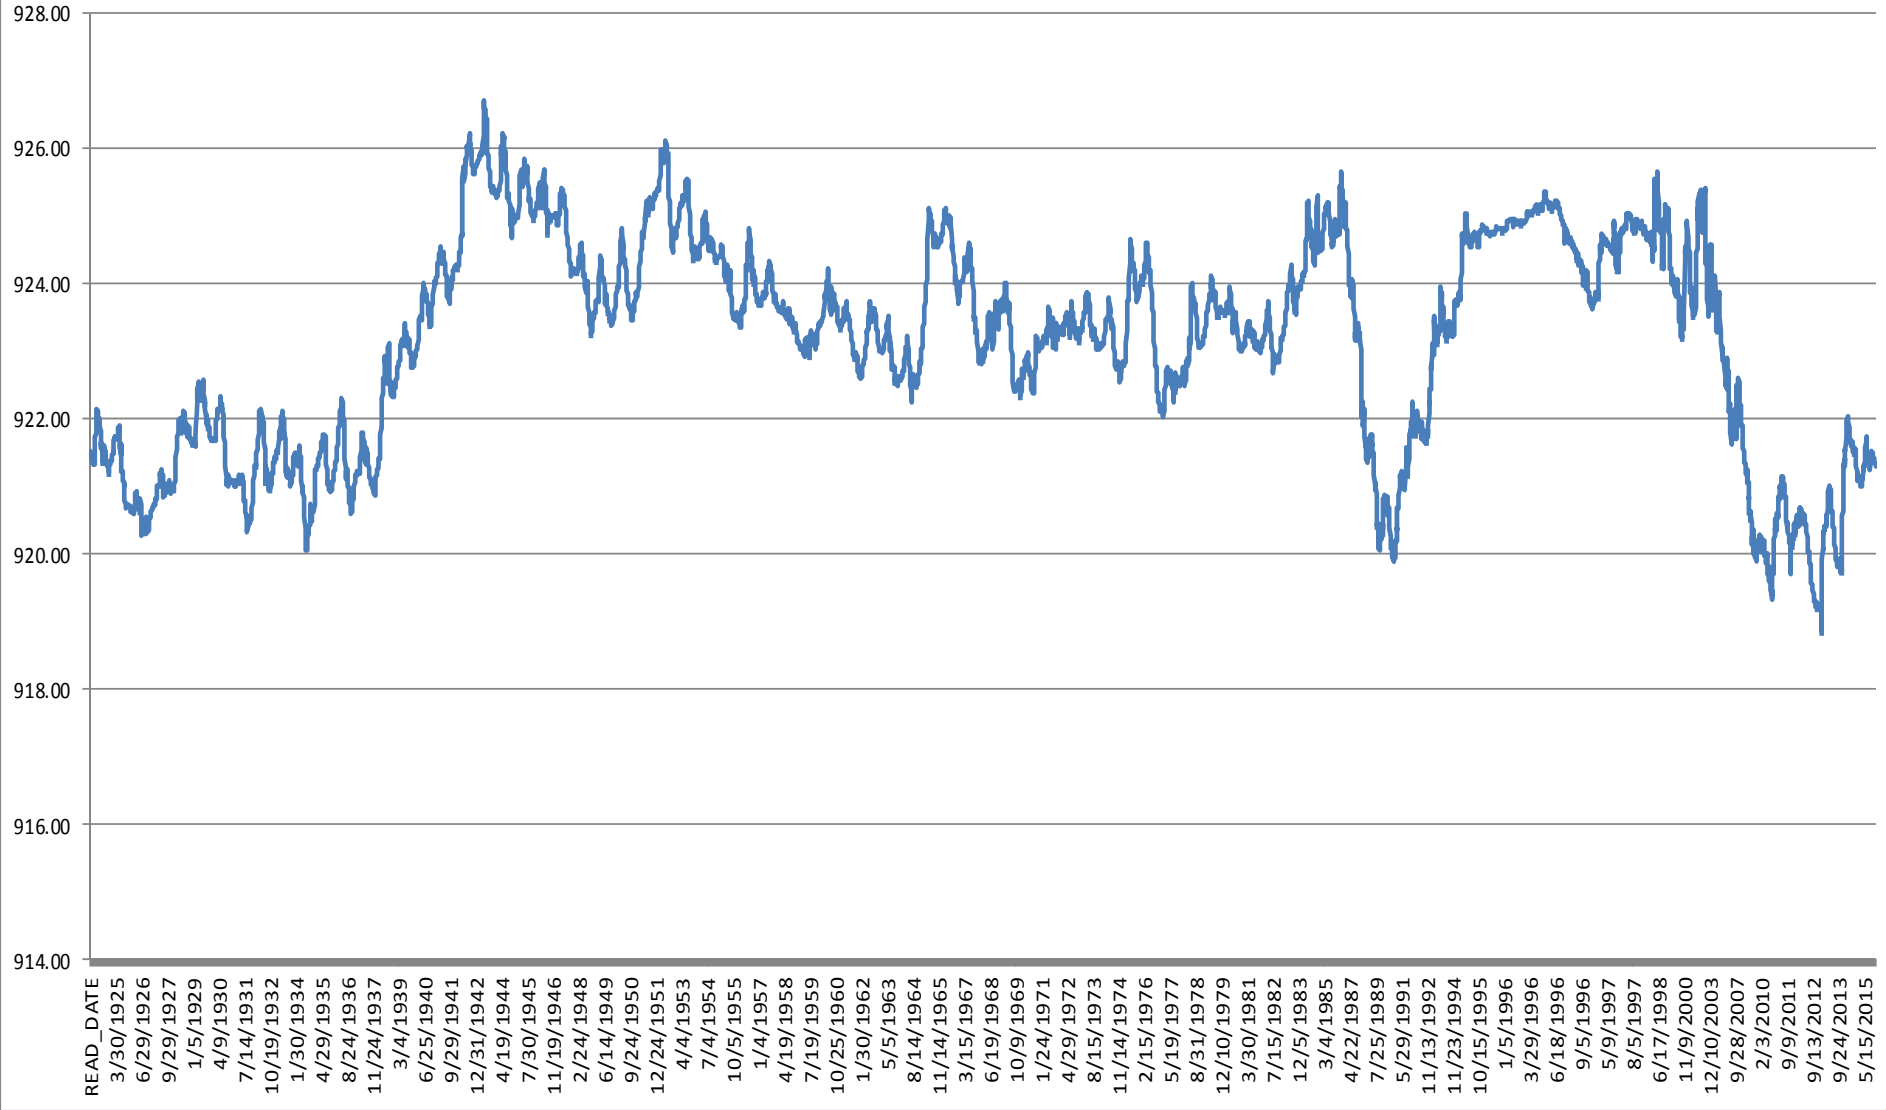

### Elevation - White Bear Lake 1924 - 2015

White Bear Lake Precipitation, 1914 to 2013